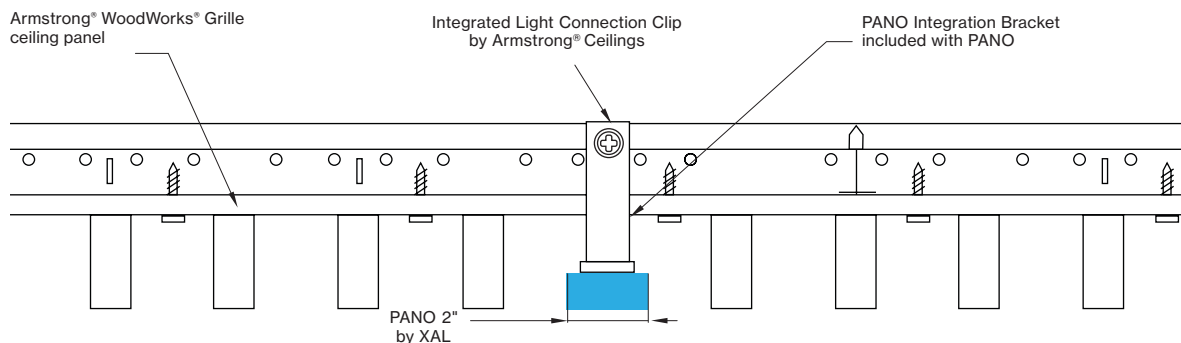

for 27 K, 30 K or 35 K multiply lm value by 0.96

WoodWorks® Grille Ceiling System Integration

(for more ceiling options, please see CEILING OPTIONS pages)

Available lengths for ceiling types

CEILING TYPE	2 FT	4 FT	6 FT	8 FT
WoodWorks® Grille Tegular 9/16	23.375"	47.375"	n/a	n/a
WoodWorks® Grille Tegular 15/16	23"	47"	n/a	n/a
WoodWorks® Grille Classic	23"	47"	71"	95"
WoodWorks® Grille Forte	*23"	47"	71"	95"
WoodWorks® Linear Solid Wood panels	*23"	*47"	*71"	95"
WoodWorks® Linear Veneered panels	*23"	*47"	*71"	95.25"