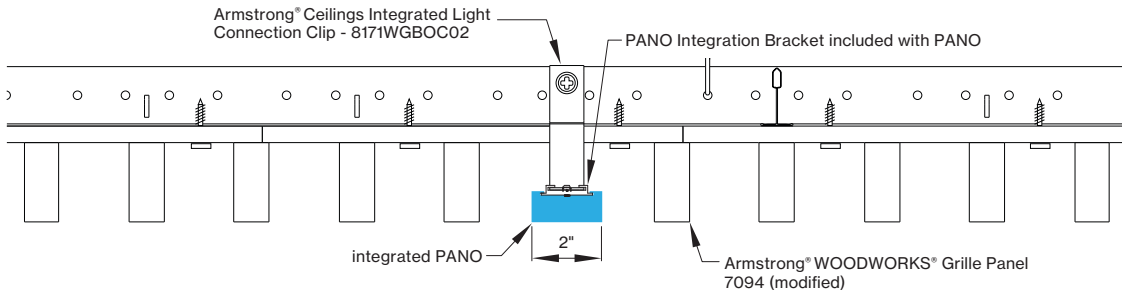

PANO 2"

WWG - ARMSTRONG® WOODWORKS® GRILLE PANELS

WWG view from below