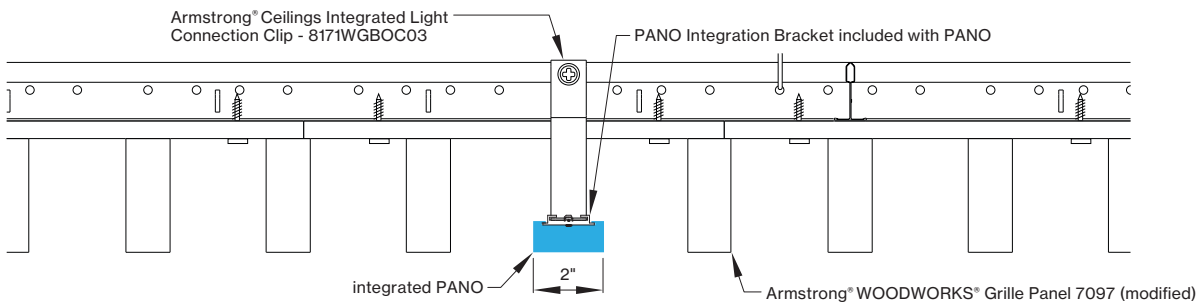

PANO 2"

WWG - ARMSTRONG® WOODWORKS® GRILLE PANELS

WWG view from below