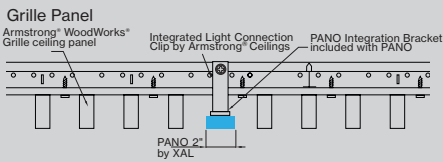

WoodWorks® Grille Ceiling System Integration

REMOTE MOUNTING

Quick and easy electrical connection

REMOTE MOUNTING

[link to page](#)

ARMSTRONG CEILING TYPES

WARM, AESTHETIC ROOMS

WT5 - WOODWORKS®
GRILLE TEGULAR 15/16