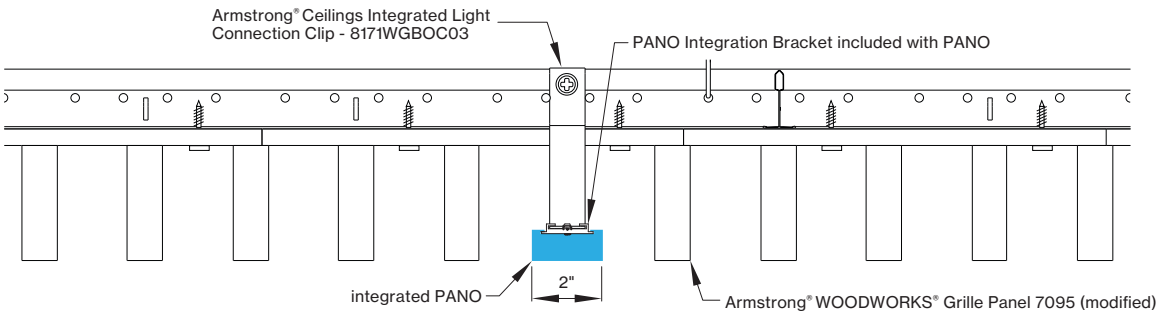

PANO 2"

WWG - ARMSTRONG® WOODWORKS® GRILLE PANELS

WWG view from below