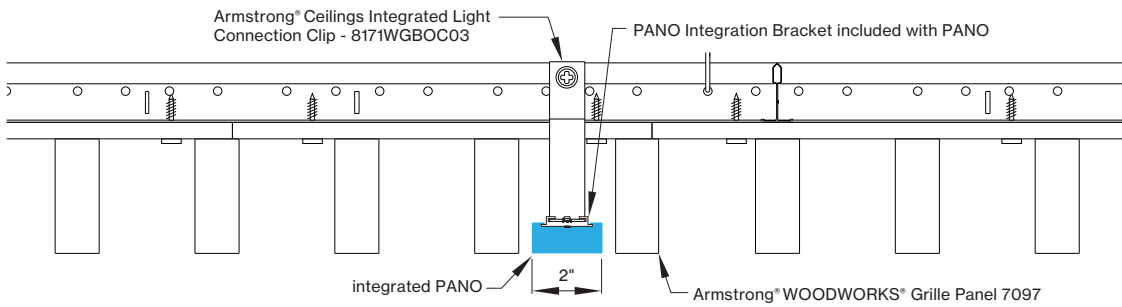

PANO 2"

WWG - ARMSTRONG® WOODWORKS® GRILLE PANELS

WWG view from below